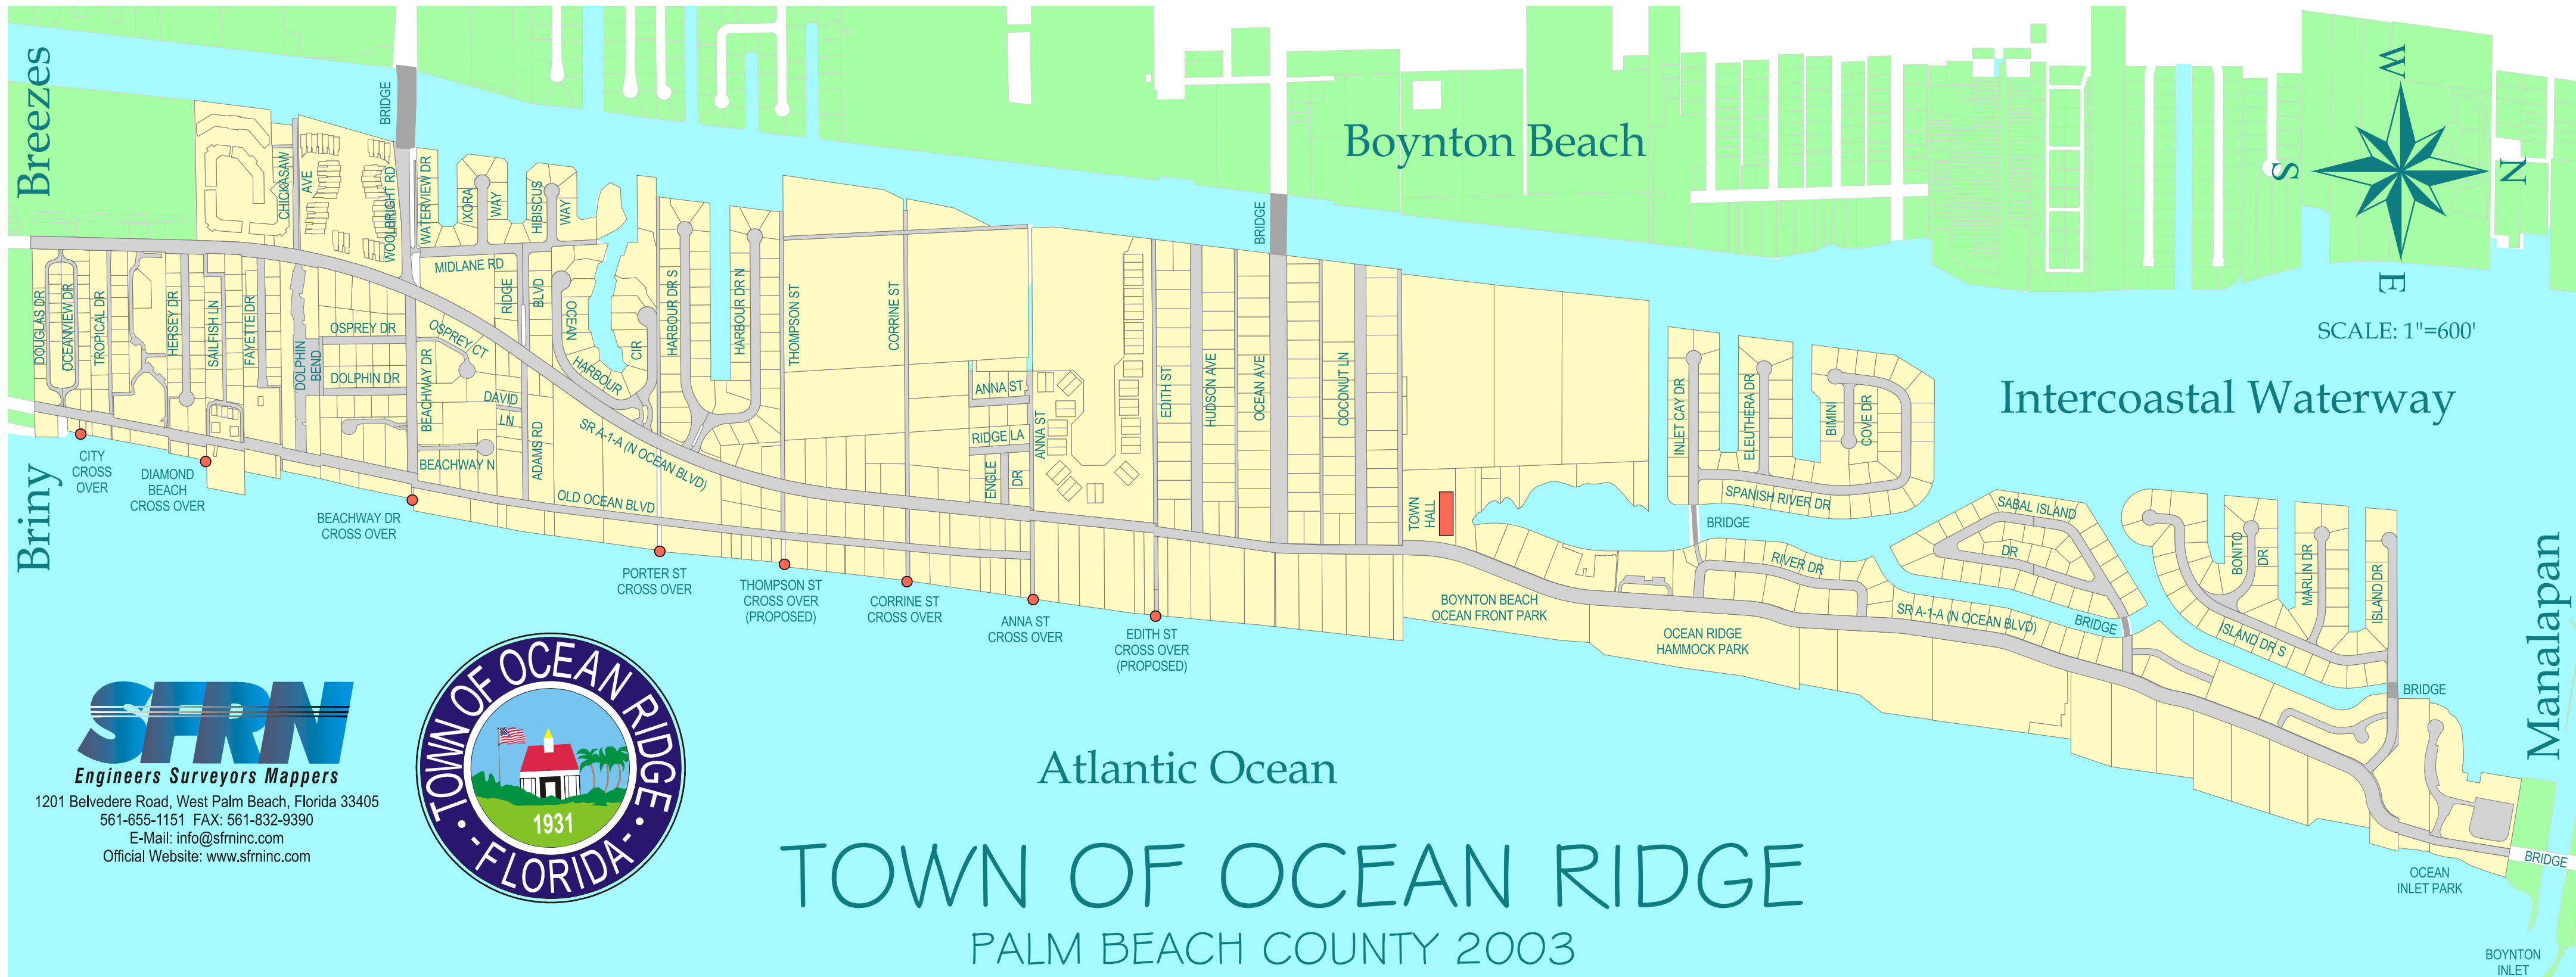

KATHY'S MAP.PDF

Briny

Breezes

Boynton Beach

Intercoastal Waterway

SCALE: 1"=600'

Atlantic Ocean

TOWN OF OCEAN RIDGE

PALM BEACH COUNTY 2003

Manalapan

1201 Belvedere Road, West Palm Beach, Florida 33405
 561-655-1151 FAX: 561-832-9390
 E-Mail: info@sfrninc.com
 Official Website: www.sfrninc.com

BOYNTON INLET